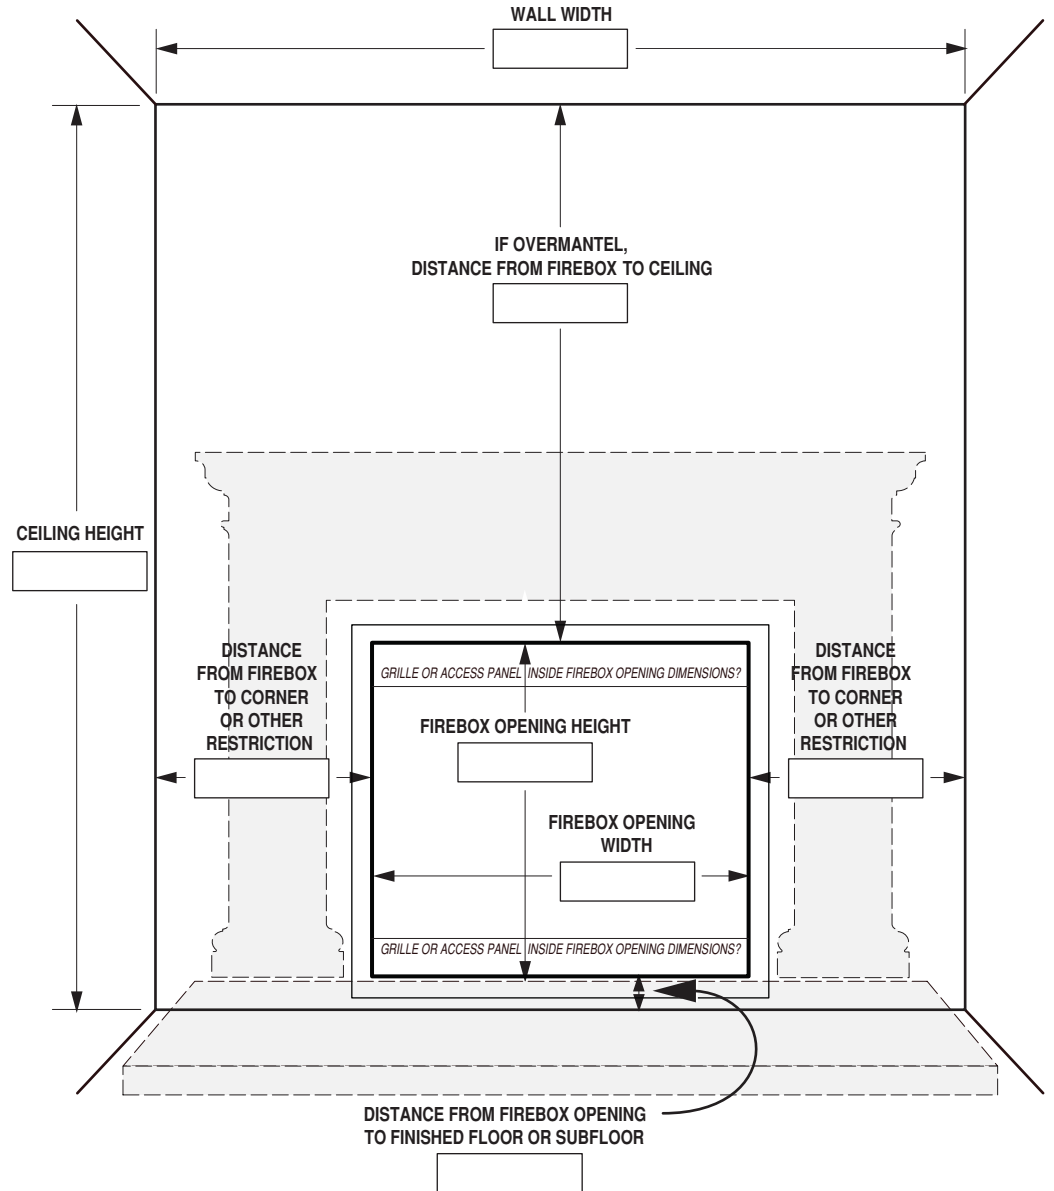

5964-G Peachtree Corners East
Norcross, GA 30071
Office: 770-987-3827
Fax: 770-987-8235

www.americastarchstone.com

MANTEL MEASUREMENT WORKSHEET

Always check local building codes before undertaking any construction project.